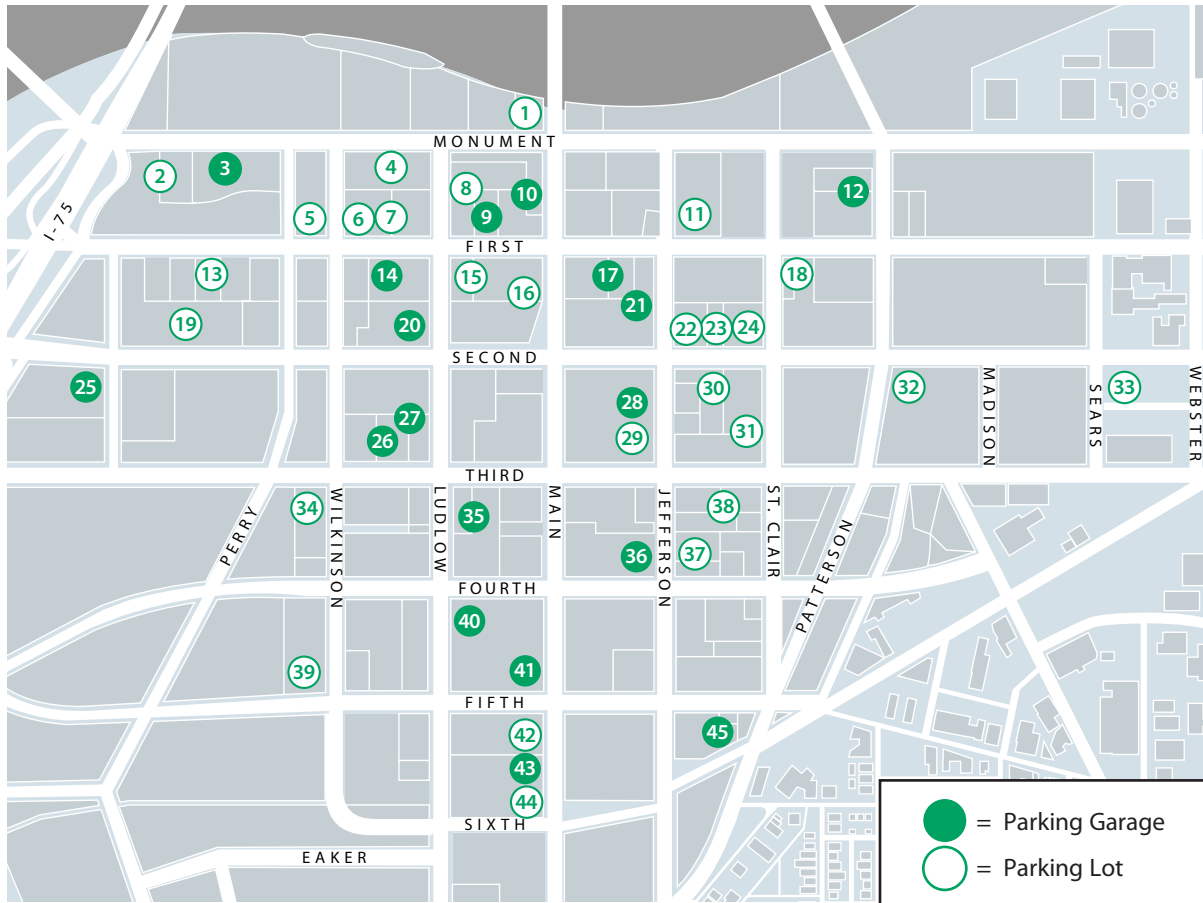

# Downtown Dayton Parking Map

- 1 15 W. Monument Avenue**  
200 spaces.....222-4171
- 2 369 W. First Lot**  
186 spaces.....461-2916
- 3 333 W. First St. Garage**  
W. Monument Avenue  
390 spaces.....226-1500
- 4 239 N. Ludlow Street**  
135 spaces.....222-4171
- 5 Ray's Parking lot**  
205 W. First Street  
110 spaces.....222-5533

- 31 141 E. Third Street**  
60 spaces .....222-4171
- 32 Weiler's Lot**  
304 E. Second Street  
94 spaces .....222-8312
- 33 500 E. Second Street**  
164 spaces.....461-2916
- 34 29 S. Wilkinson Street**  
50 spaces .....222-4171
- 35 One Dayton Centre Garage**  
16 S. Ludlow  
417 spaces.....461-2916
- 36 Air City Garage**  
25 E. Fourth  
397 spaces.....222-4171
- 37 Price Stores Lot**  
28 S. Jefferson Street  
168 spaces.....222-4171
- 38 130 E. Third Street**  
57 spaces .....222-4171
- 39 135 S. Wilkinson Street**  
34 spaces .....461-2916
- 40 40 W. Fourth Garage**  
334 spaces.....461-2916
- 41 Reibold Garage**  
131 S. Main  
833 spaces.....225-4572
- 42 211 S. Main Street**  
60 spaces .....224-0971
- 43 Fidelity Plaza Garage**  
211 S. Main  
150 spaces.....224-0971
- 44 15 W. Sixth at Main Street**  
177 spaces.....222-4171
- 45 Transportation Center**  
101 E. Fifth  
1416 spaces.....461-2916

## facts, tips & more information

Downtown Dayton has roughly **15,000** public parking spaces

- 11,200 spaces in garages
- 2,600 spaces in surface lots
- 1,200 spaces at parking meters

Parking meters are **FREE** after 6 p.m. on weekdays and all day on Saturday and Sunday

Want more information about parking downtown?

Visit [EasyParkDowntown.org](http://EasyParkDowntown.org) to find:

- A fully interactive parking map that shows you parking near downtown office buildings, attractions, and housing, as well as rates, points of entry and methods of payment
- Frequently Asked Questions
- Promotional rates and deals